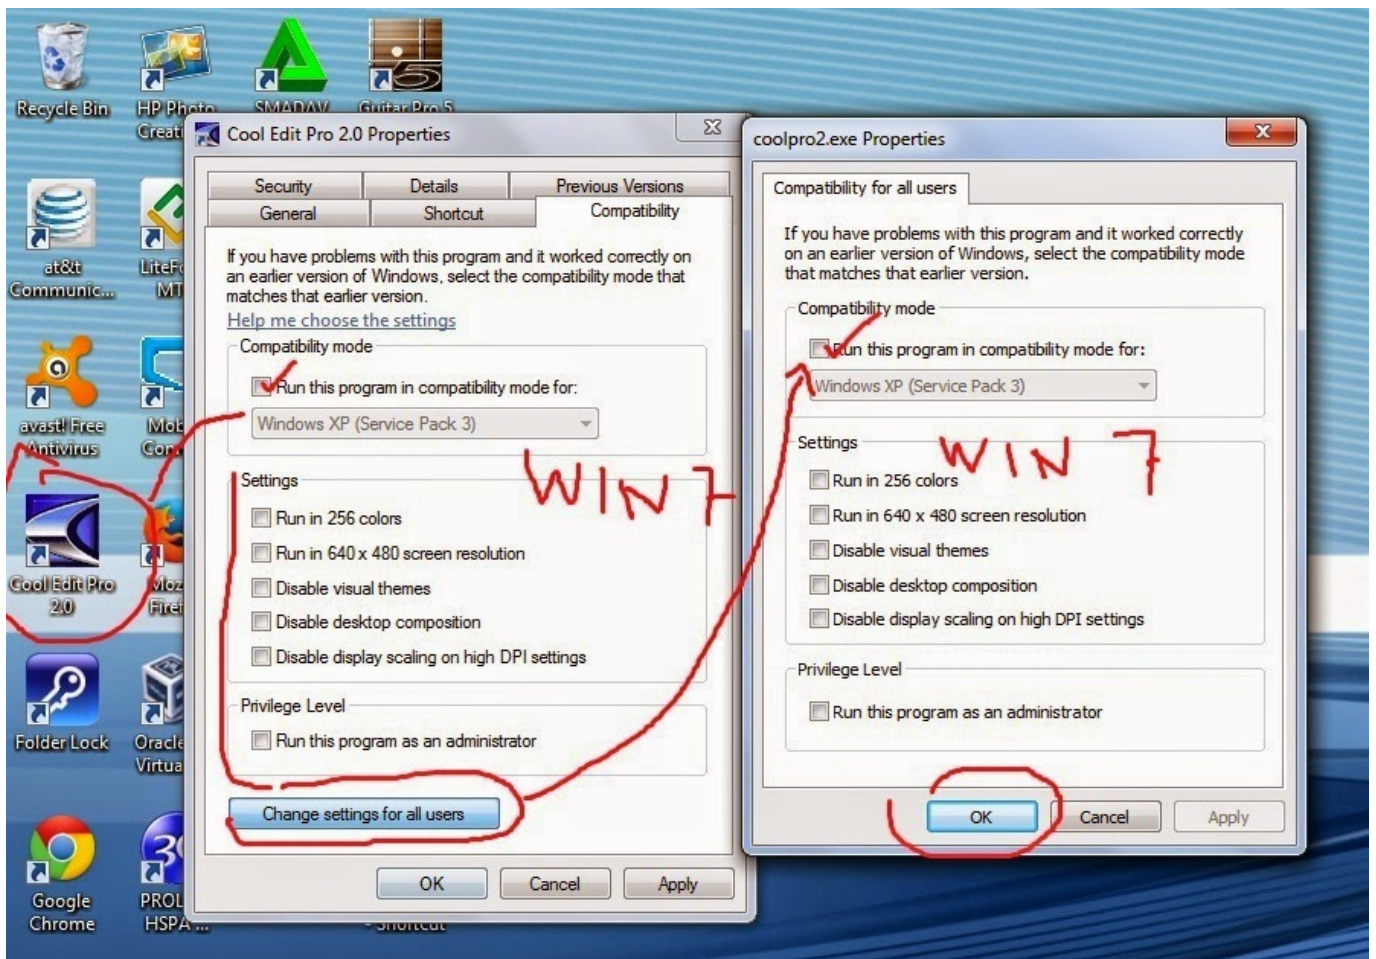

# DOWNLOAD

[Cool Edit Pro 126 Loading Flt File Wma2.fl](#)

[Cool Edit Pro 126 Loading Flt File Wma2.fl](#)

---

**DOWNLOAD**